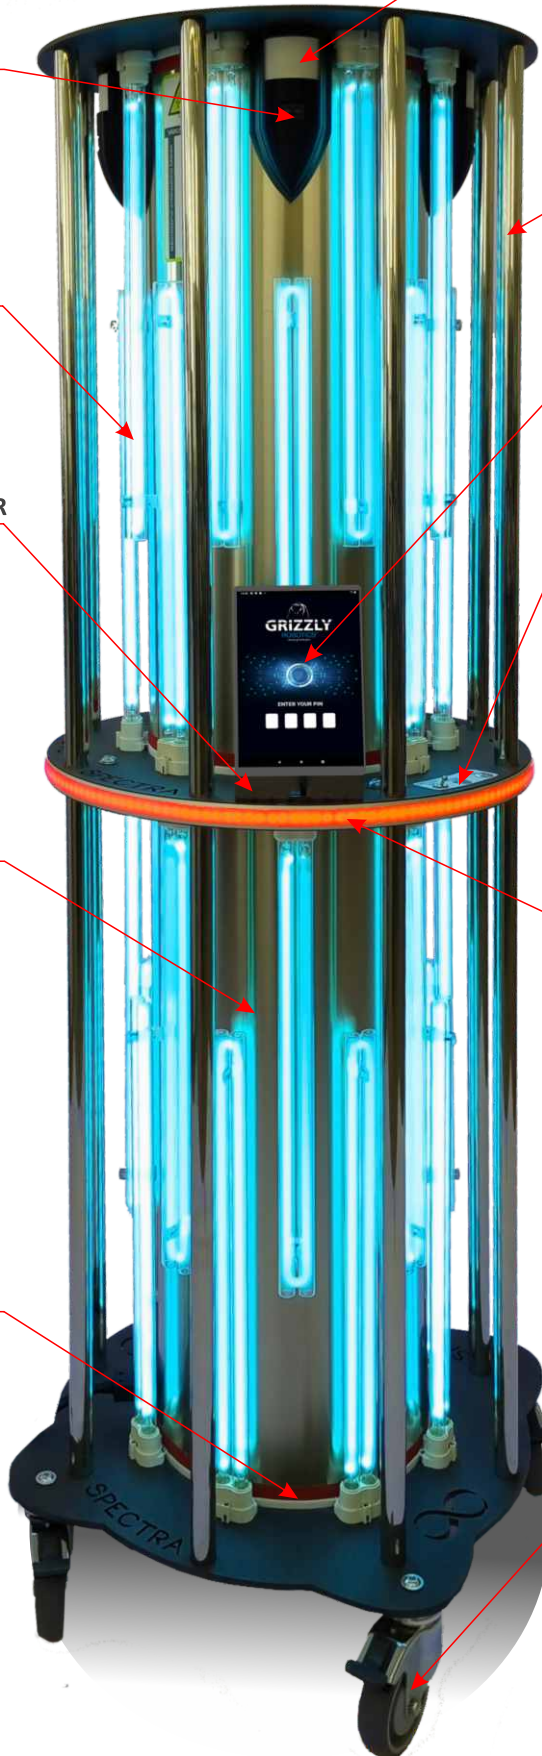

SPECTRA INFINITY DESCRIPTION

INFINITY CORE

4x MOTION SAFETY SENZOR

4X LiDAR FOR AUTO MEASUREMENT

HIGH QUALITY UVC BULBS

FULL STAINLESS STEEL BODY

TABLET FOR REMOTE CONTROL

TABLET HOLDER WITH WIRELESS CHARGER

SMART AUTOSTART BUTTONS

INFINITY SMART CORE

RGBW LED STRIP (MODE COLOR)

HIGH PERFORMANCE FAN

4X WHEELS WITH BRAKE