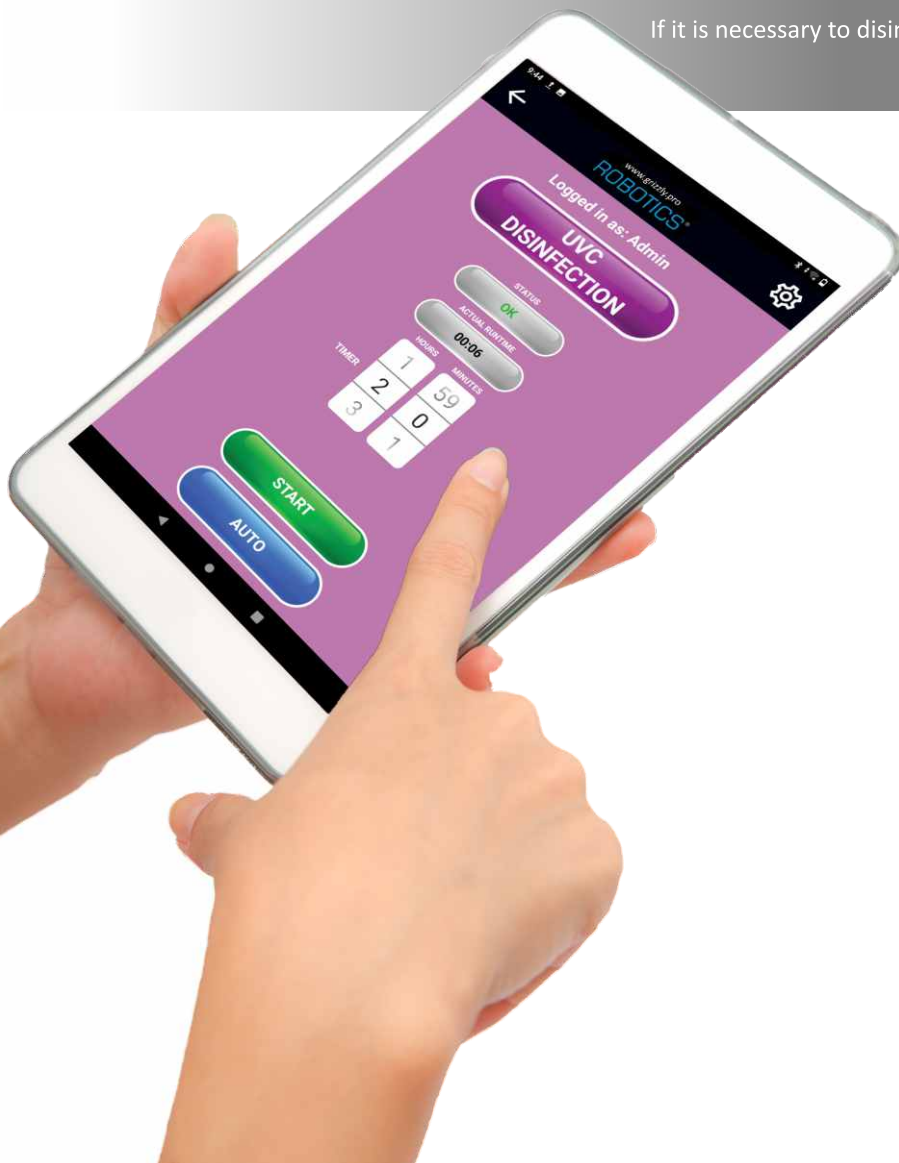

TECHNOLOGY : 360° UVC EMITTER

- Spectra infinity contains of high quality UVC bulbs from Philips or Osram. Medium wavelength is 253,7 nm (ozone free bulbs)
- All UVC bulbs placed on outer side of the device are switched on during the disinfection mode. Disinfection at an angle of 360 degrees is provided due to the distribution of UVC bulbs around the body of device. The main advantage of this technology is the speed and the efficiency of the disinfection process.
- 4 infinity modules are placed on the top of the device. Lidar sensors, built-in the modules, calculate the size of the space and the necessary disinfection time within few seconds. The modules also contain sensors, that shut down the device in detection of movement.
- Accredited studies have confirmed high efficiency of SPECTRA infinity. At a distance of 5 meters from the device it destroyed all the pathogens up to 99.9999% in 10 minutes.

The disadvantage of the technology is shaded area, where the beam of light does not reach. The disinfection in shaded areas is not achieved. For the space with multiple barriers, it is recommended, to move the device to other place and repeat the disinfection process. This practice minimises the undisinfected shaded areas. If it is necessary to disinfect the whole area, shaded areas included, it is possible to activate the corona core for the production of ozone.

ACCREDITATION CERTIFICATE

Validation report on testing
the antimicrobial efficacy